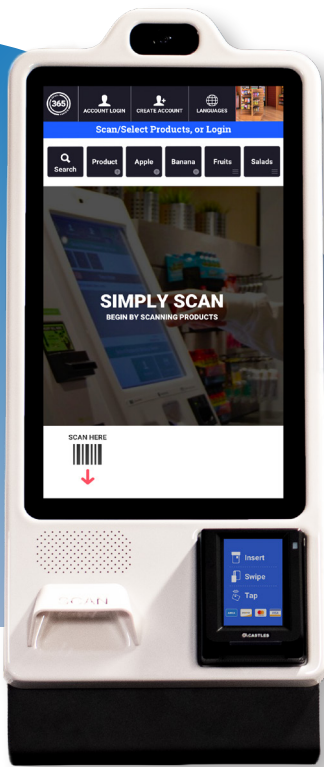

MM6 Mini for Markets

Features

- 15.6" touchscreen featuring layered product menus, easy navigation, and informative purchase details
- Cashless reader lets users pay with credit/debit, mobile wallet and 365 consumer market accounts
- Flexible countertop mount, high-contrast color options, and an easy reach navigation bar for better accessibility
- Built-in camera featuring a 185 degree view and high-resolution lens to deter theft
- Internal kiosk speakers prompt customers to return cancelled items
- Easy-open chassis leads to faster servicing
- Custom promotions, loyalty programs, and programmatic advertising services
- 365 Connected CampusSM enabled

Specifications

Item	Description
Housing	Scratch-resistant ABS with UV cap
Communication	Ethernet RJ45
Dimensions (HxWxD)	24.5" x 9" x 10.5"
Power	120V AC 3-prong grounded outlet (15 amps service)
Weight	30 lbs (35lbs boxed)

Key Components

Item	Description
Data processing	High-speed, lightweight, ultra-quiet industrial PC
Touchscreen	15.6" MicroTouch touchscreen mounted in portrait format, with anti-glare coating
Card reader	3-in-1 card reader Swipe/Tap/Insert with Apple Pay & Google Pay support
Barcode scanner	High-volume scanner capable of reading most barcodes, including 1D, 2D, QR, and direct part marks; reads barcodes presented on any surface, whether it's printed on paper, etched into a product, or displayed on a mobile phone screen
Camera (integrated)	Customer-facing fish eye camera, able to view a wide range of the customer area
Router	Cisco Meraki security appliance with 4 ports and 1 POE connection