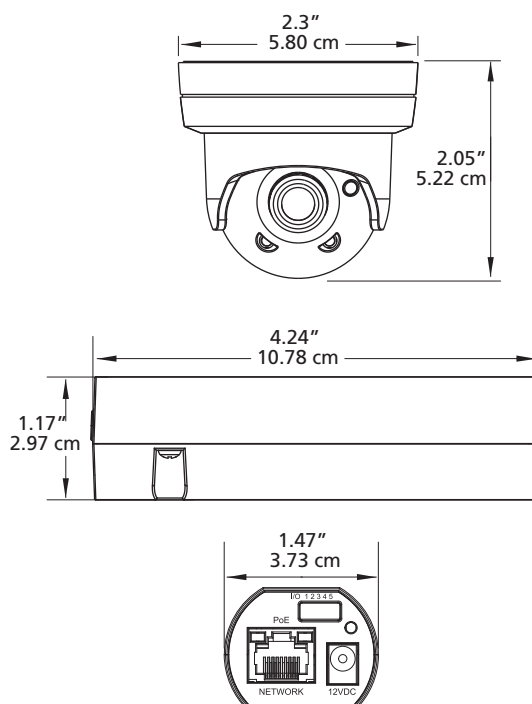

Key Benefits

- ▼ **Low-Profile Surveillance.** The camera's modular design allows the encoder unit to be concealed inside a wall or ceiling, so only the inconspicuous dome — which measures just 2.3 inches (5.8 cm) in diameter — is visible.
- ▼ **4MP Resolution.** Twice the amount of pixels as 1080p is the perfect amount of detail to see facial features, wardrobe details, merchandise, bill denominations, etc.
- ▼ **High Dynamic Range (HDR) in 1080p resolution.** The camera blends the best parts of several separate exposures together to combine the most focused, well-lit, and colorful parts of the scene.
- ▼ **Integrated IR.** The built-in LEDs provide uniform illumination in total darkness, which means users will see high-quality, low-noise video from over 49 feet (15 meters) away.
- ▼ **Hallway mode.** To capture vertically-oriented scenes, such as hallways and corridors, the camera provides a 90° rotation so images are created vertically, maximizing the field of view in narrow situations.
- ▼ **3-axis gimbal.** The camera's pan, tilt and rotation are adjusted by a single mechanism. This allows for single-handed positioning of the camera during installation and simplifies setup.
- ▼ **Suitable for Air Handling Spaces.** The dome's UL plenum certification and separated base unit allow it to be installed in ventilation systems or drop ceiling air flow channels.

Protect your store with this unobtrusive dome — less than 2 ½ inches in diameter — that lets you see clear images in the dark from almost 50 feet away, and doesn't clash with your décor.

ME4 Discreet IR Dome