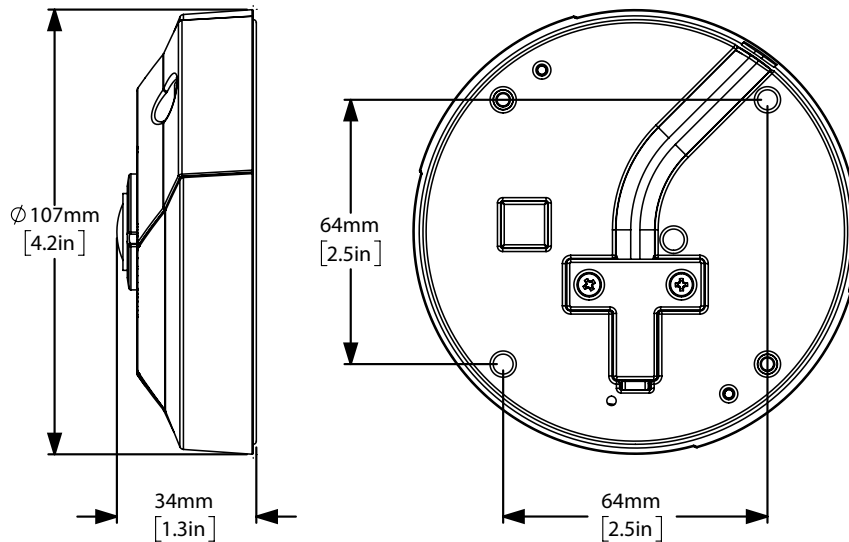

Evolution 05 Mini 360° Indoor Camera

The next step in 360° total situational awareness

Accessories (Continued)

	Part Number	Description
	34491 (White) 34490 (Black)	Pole Mount Bracket (Use with Pendant Mount)
	34493 (White) 34492 (Black)	Wall Mount Bracket (Use with Pendant Mount)
	34487 (White) 34486 (Black)	Corner Mount Bracket (Use with Pendant Mount)

Dimensions

© Copyright 2014 - 2017 Oncam Global Group AG. All rights reserved.
Oncam Grandeye is the trade name of Oncam Global Group AG. Specifications and configurations subject to change without notice.

North America 1 800 563 5564
Latin America . . . . . +5255 5259 9511
Europe . . . . . +39 0362 17935
Asia . . . . . +65 6818 0963
Australia and New Zealand . . . . . +61 1300 089 419
Middle East and Africa . . . . . +971 4 399 5525

MARCH NETWORKS and the MARCH NETWORKS logo are trademarks of
March Networks Corporation. Infinova is a trademark of Infinova Corporation.
060-3279-00-A 03-2017 marchnetworks.com