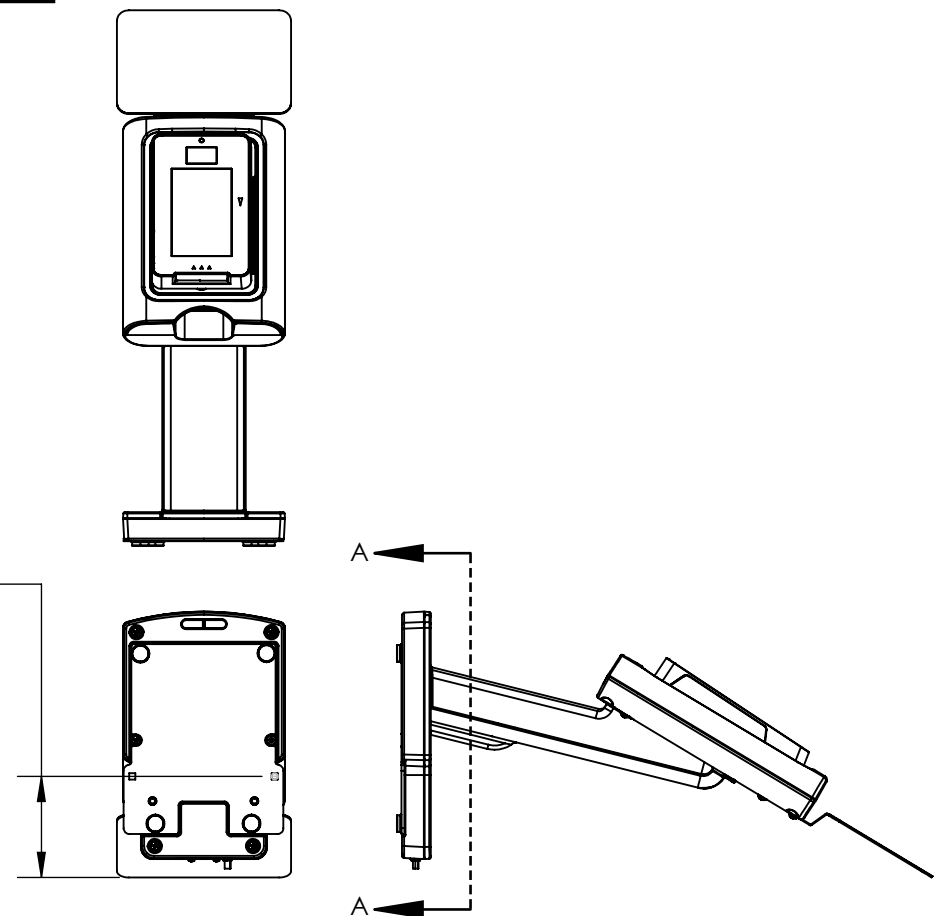

SECTION A-A

SCALE 1 : 1

4.212 [107.0mm]
REF TO REAR OF
INFO GRAPHIC
SIGN

365 RETAIL MARKETS
PICO COFFEE
MOUNTING HOLE DRILL
TEMPLATE