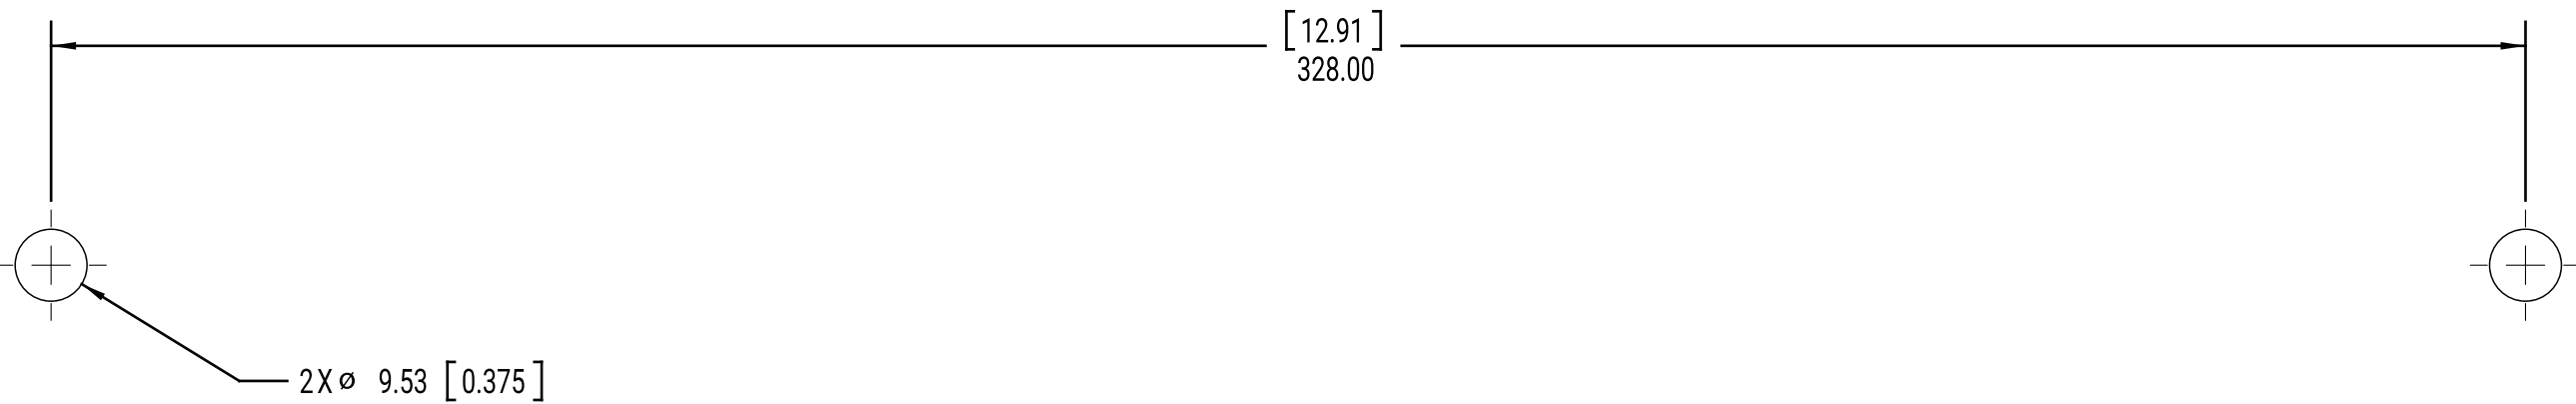

MM6 COUNTERTOP INSTALLATION TEMPLATE (C-0411)

FRONT