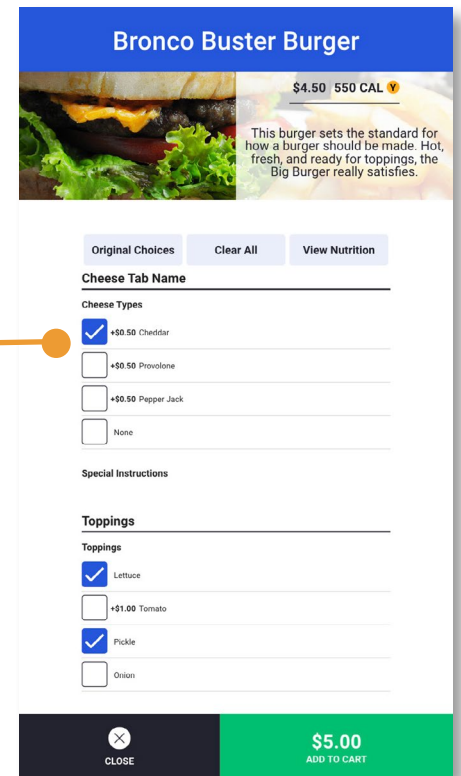

Amplified Customization

Allow customers to tailor their food the way they want with enhanced modifiers, prep options and more.