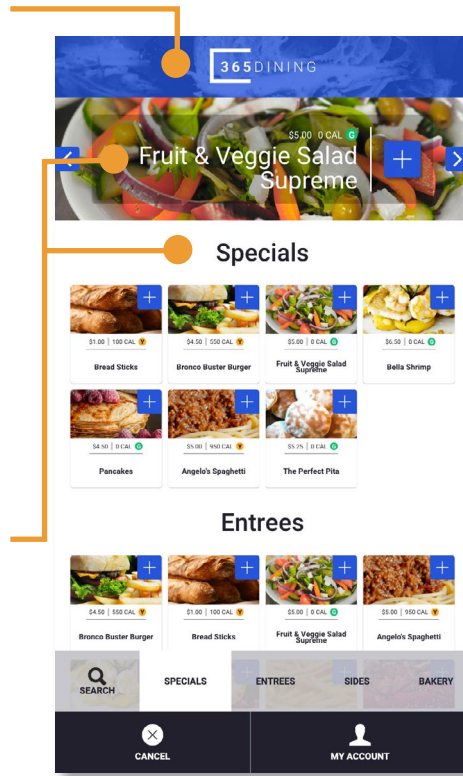

The 365Dining user interface gently guides the customer throughout the ordering process with impactful product imagery, animations, transitions, and suggestive selling at the right point in the ordering journey.

► Coming Soon: Customizable Appearance

Flexible hardware options to best fit any dining space

Color Options
White or Black

Configuration
Countertop

Standard countertop configuration
13.75" x 15.5" x 29.6" (W x L x H)

sales@365smartshop.com

www.365retailmarkets.com

Customize your 365Dining Kiosk to provide an enhanced dining experience for both consumers and operators.

Custom Branding

Make the user experience personal with menu branding specific to any organization. Configure backgrounds, logos and even accent colors.

Featured Products

Organize your menu any way you want! With the 365Dining Kiosk, you can feature select products and showcase campus specials in the header of the menu.

Health-Conscious Dining

Empower your customers to make healthy eating decisions by showcasing color codes (green, yellow, red) to a product based on caloric thresholds as well as transparency in relaying nutritional information for each menu offering.