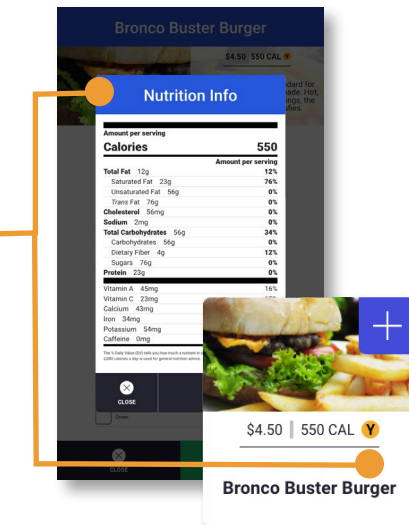

- Vibrant 22" display for easy menu selections and customizations
- Front-open for easy serviceability
- Compatible with 365Pay app
- Part of the 365 Connected Campus platform, and managed using ADM

► First-class User Experience

► Coming Soon: Customizable Appearance

Flexible hardware options to best fit any dining space

Color Options
White or Black

Configuration
Countertop

Standard countertop configuration
13.75" x 15.5" x 29.6" (W x L x H)

sales@365smartshop.com

www.365retailmarkets.com

Customize your 365Dining Kiosk to provide an enhanced dining experience for both consumers and operators.

Custom Branding

Make the user experience personal with menu branding specific to any organization. Configure backgrounds, logos and even accent colors.

Featured Products

Organize your menu any way you want! With the 365Dining Kiosk, you can feature select products and showcase campus specials in the header of the menu.

Health-Conscious Dining

Empower your customers to make healthy eating decisions by showcasing color codes (green, yellow, red) to a product based on caloric thresholds as well as transparency in relaying nutritional information for each menu offering.