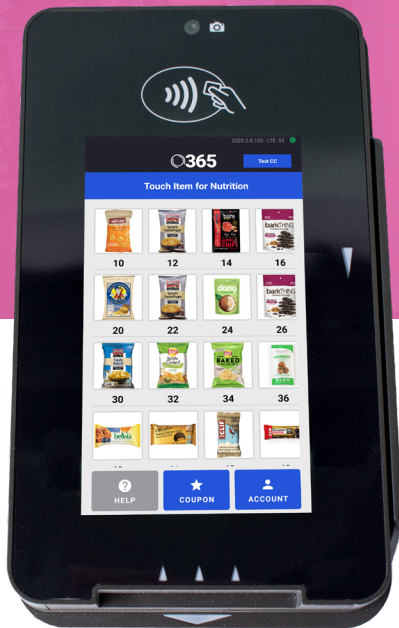

365 PicoVend & PicoVend Mini

4.3125"

3.3464"

7.5625"

4.1732"

Same technology, different in size. Which platform works best for you?

PicoVend and PicoVend Mini are all new self-service vending technologies that upgrade your existing vending machines to accept a wider variety of payment options including 365Pay and enhance overall traditional vending experiences.

Vending machines come in all different shapes and sizes! 365 has the vending technology that fits your needs. Easily install the latest vending innovations today!

NUTRITIONAL INFORMATION

View vending products nutritional information via PicoVend display or via the 365Pay app on PicoVend Mini.

HIGH PROFILE AREAS

Cool and functional technology that is perfect for high profile areas with 4G Connectivity.

AUTOMATIC MACHINE ALERTS

Email and SMS text message alerts notifying you of coin changer, bill acceptor, or other malfunctions and low inventory situations.