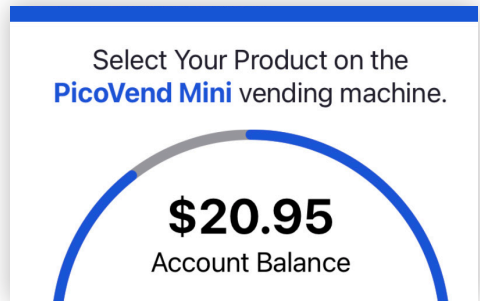

## How to Checkout (365Pay App)

- 1 **Open the 365Pay app** and tap the **Shop icon** at the bottom of the screen.

- 2 **Choose a PicoVend Mini** location from the list.

- 3 **Enter your selection** on the vending machine.