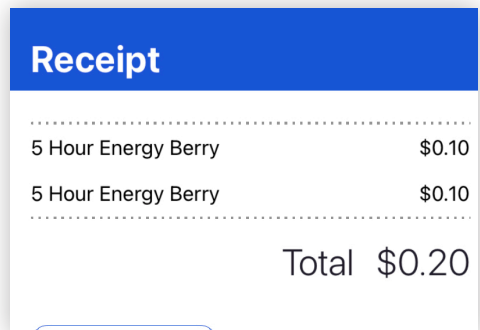

For assistance, please contact your market operator.